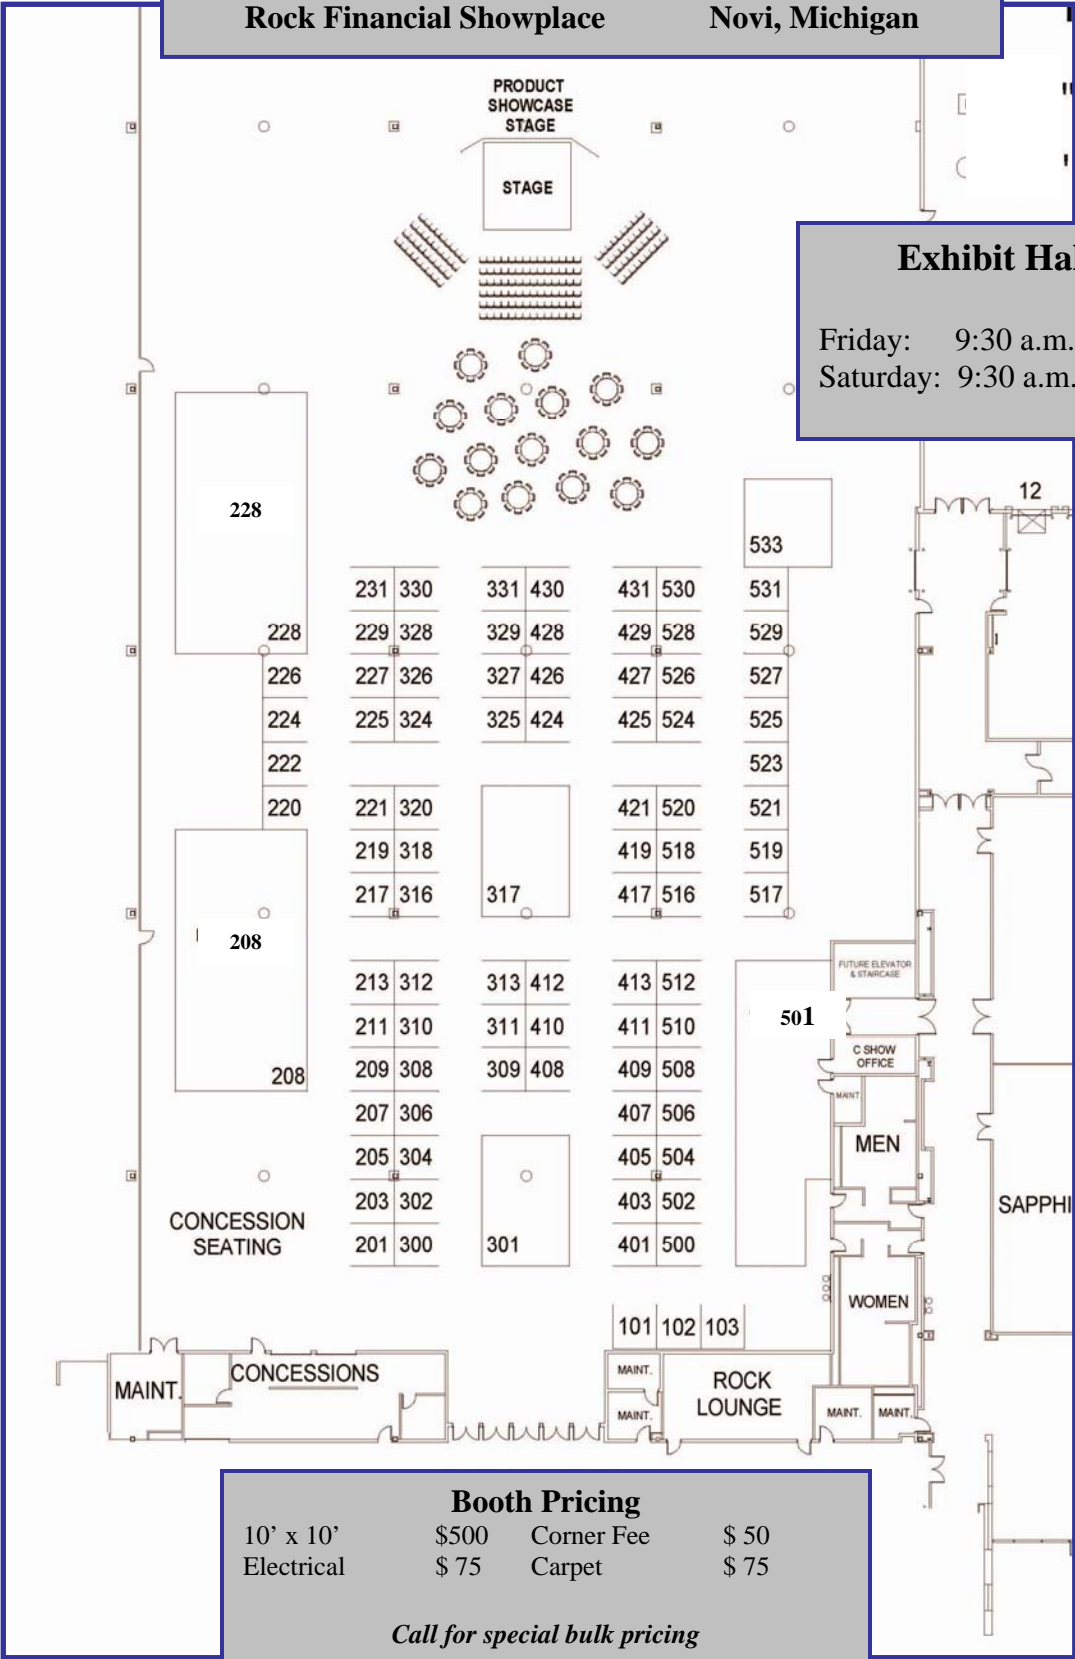

Great Lakes Aviation Conference February 19 & 20, 2010

Rock Financial Showplace Novi, Michigan

Exhibit Hall Hours

Friday: 9:30 a.m. – 6:30 p.m.
Saturday: 9:30 a.m. – 4:00 p.m.

Booth Pricing

10' x 10'	\$500	Corner Fee	\$ 50
Electrical	\$ 75	Carpet	\$ 75